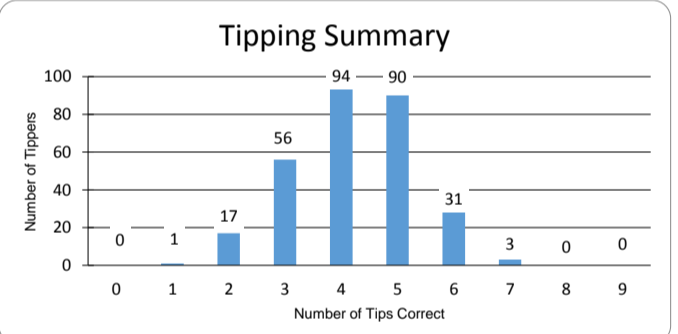

Winner this round
Michael Verrier (7/9) 146 points. (Actual 160)

Number of tips submitted	292	82.3%
Average Score this week	4.23	
Wild Cards played	9	
Average Wild Card score	3.89	

Match Results AFL Round 15	# of tippers correct
Richmond 93 d Sydney 67	207 70.9%
Western Bulldogs 103 d Geelong 101	17 5.8%
Port Adelaide 90 d Carlton 69	278 95.2%
Adelaide 88 d West Coast 78	156 53.4%
Collingwood 99 d Gold Coast 60	281 96.2%
GWS Giants 95 d Hawthorn 84	141 48.3%
St Kilda 119 d Melbourne 117	13 4.5%
Brisbane Lions 119 d Fremantle 64	7 2.4%
Essendon 125 d North Melbourne 108	132 45.2%

AFL Ladder after round 15	%	Points
Richmond	135.3%	44
Collingwood	121.9%	40
West Coast	121.0%	40
Sydney	120.8%	40
Port Adelaide	115.0%	40
GWS Giants	113.7%	34
Melbourne	124.4%	32
Geelong	123.2%	32
North Melbourne	113.4%	32
Hawthorn	113.2%	32
Adelaide	101.2%	28
Essendon	95.2%	28
Fremantle	85.3%	24
Western Bulldogs	76.7%	20
St Kilda	73.5%	14
Gold Coast	62.8%	12
Brisbane Lions	83.6%	8
Carlton	63.6%	4